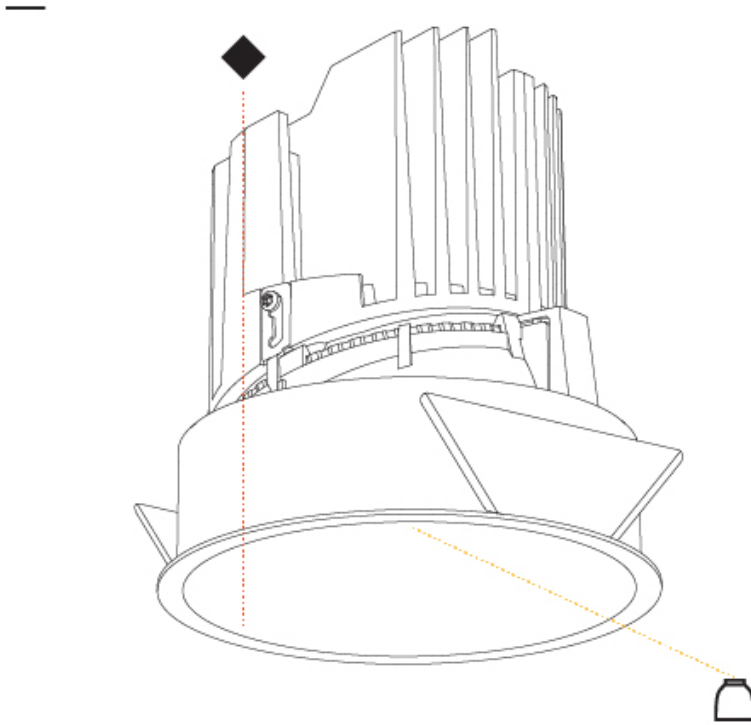

BIONIQ ROUND DEEP RECESSED

A35284-

PROJECT _____

TYPE _____

SPECIFIER _____

QUANTITY _____

DATE _____

A