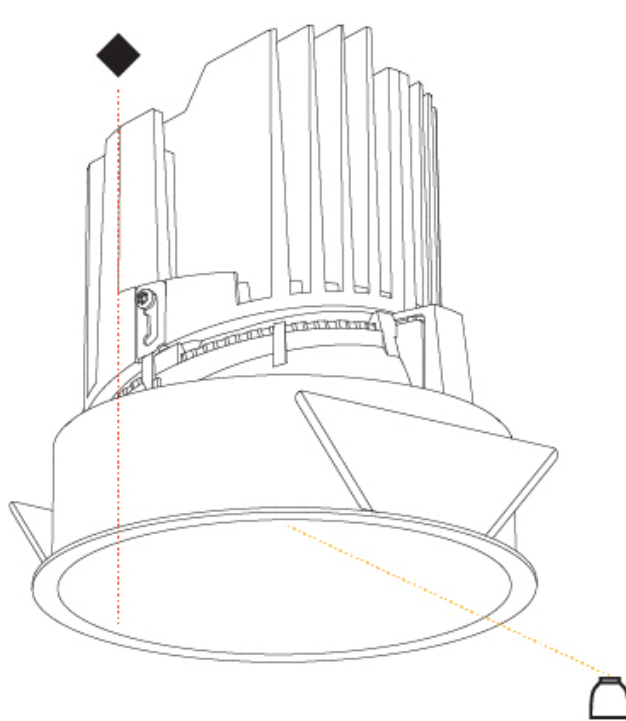

BIONIQ ROUND DEEP RECESSED

A35275-

PROJECT

TYPE

SPECIFIER

QUANTITY

DATE

A